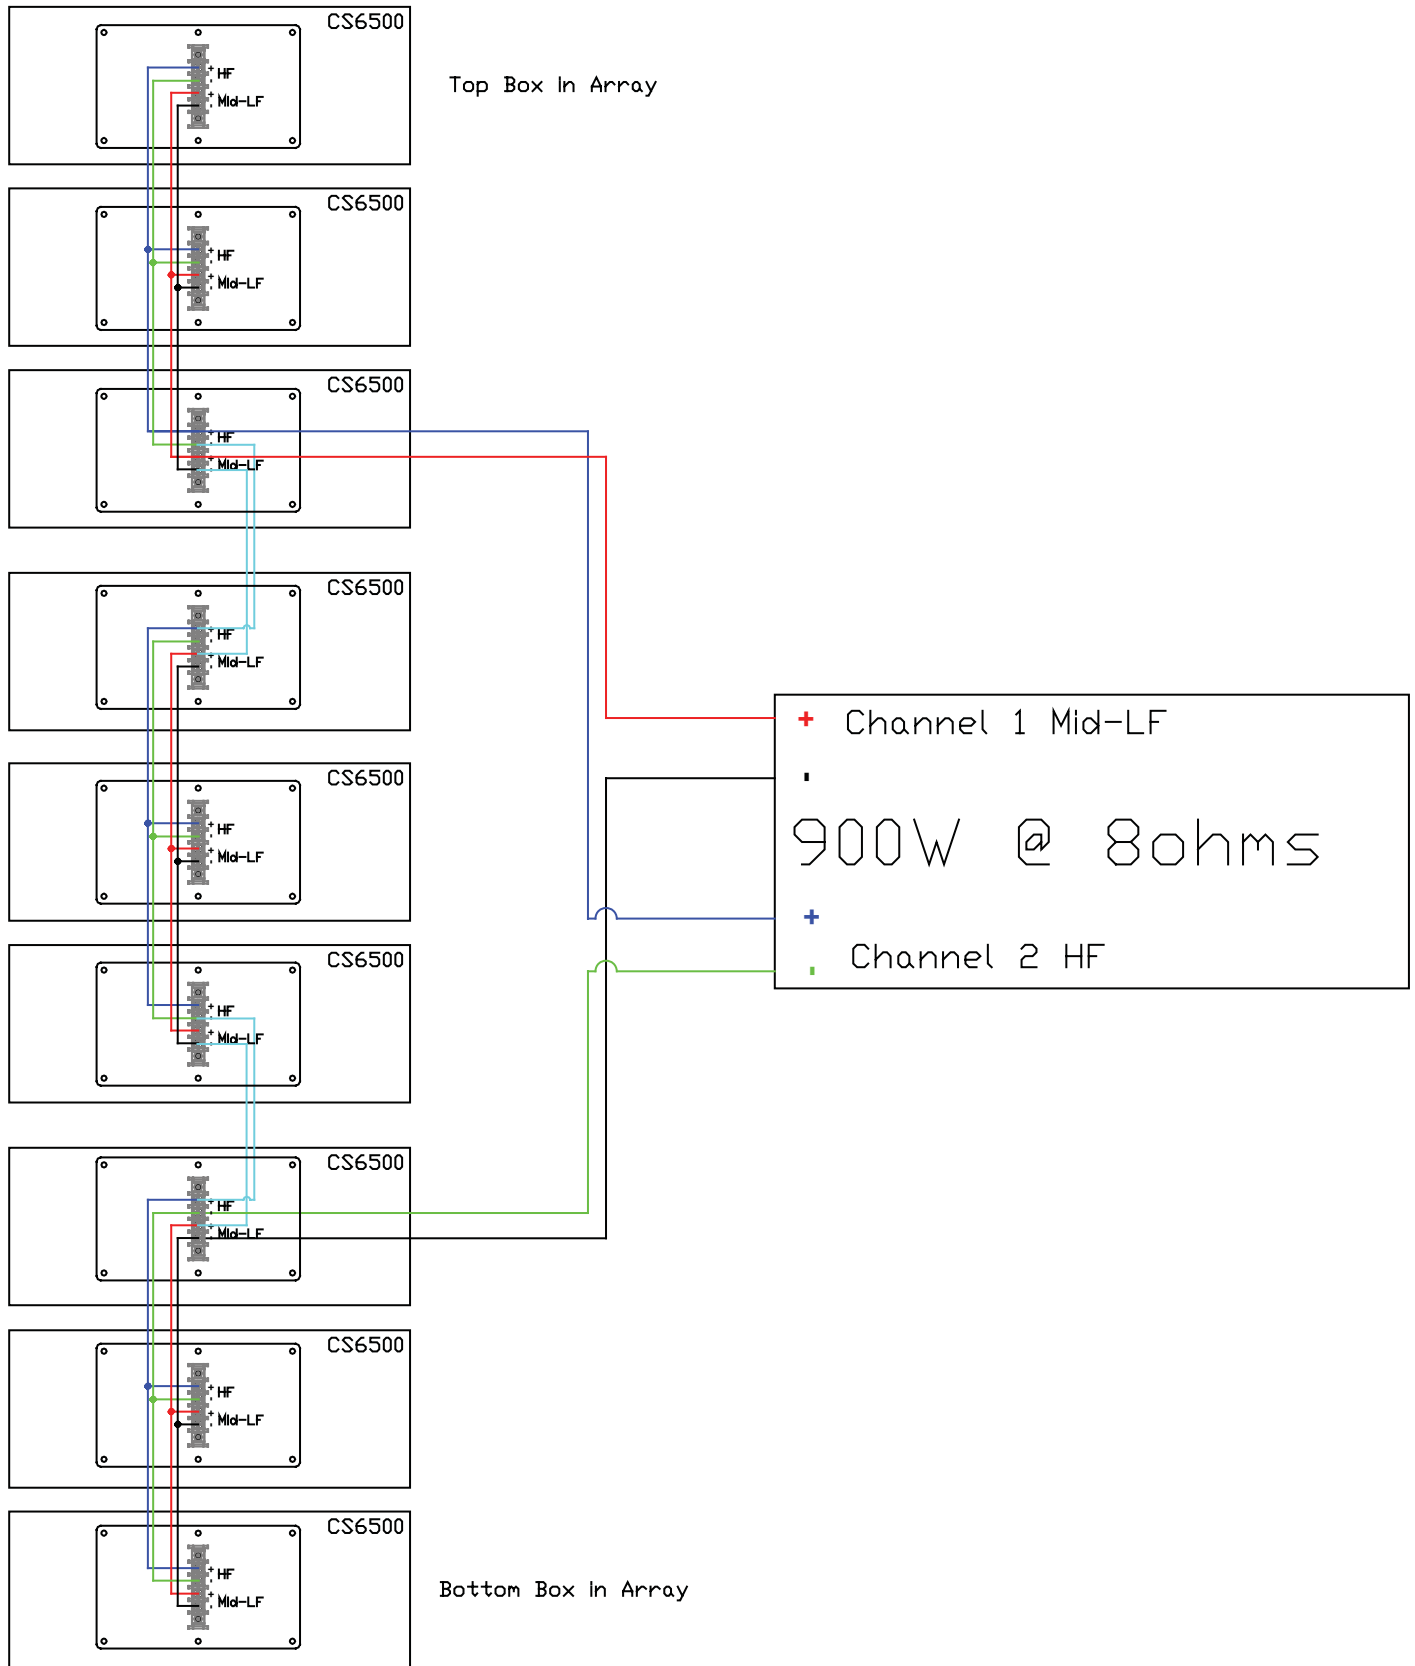

SUPERIOR LISTENING SYSTEMS
AUDIO CLARITY REDEFINED

12 Box CS6500 Screen Channel Wiring Configuration

10 Box CS6500 Screen Channel Wiring Configuration

9 Box CS6500 Screen Channel Wiring Configuration

8 Box CS6500 Screen Channel Wiring Configuration

6 Box CS6500 Screen Channel Wiring Configuration