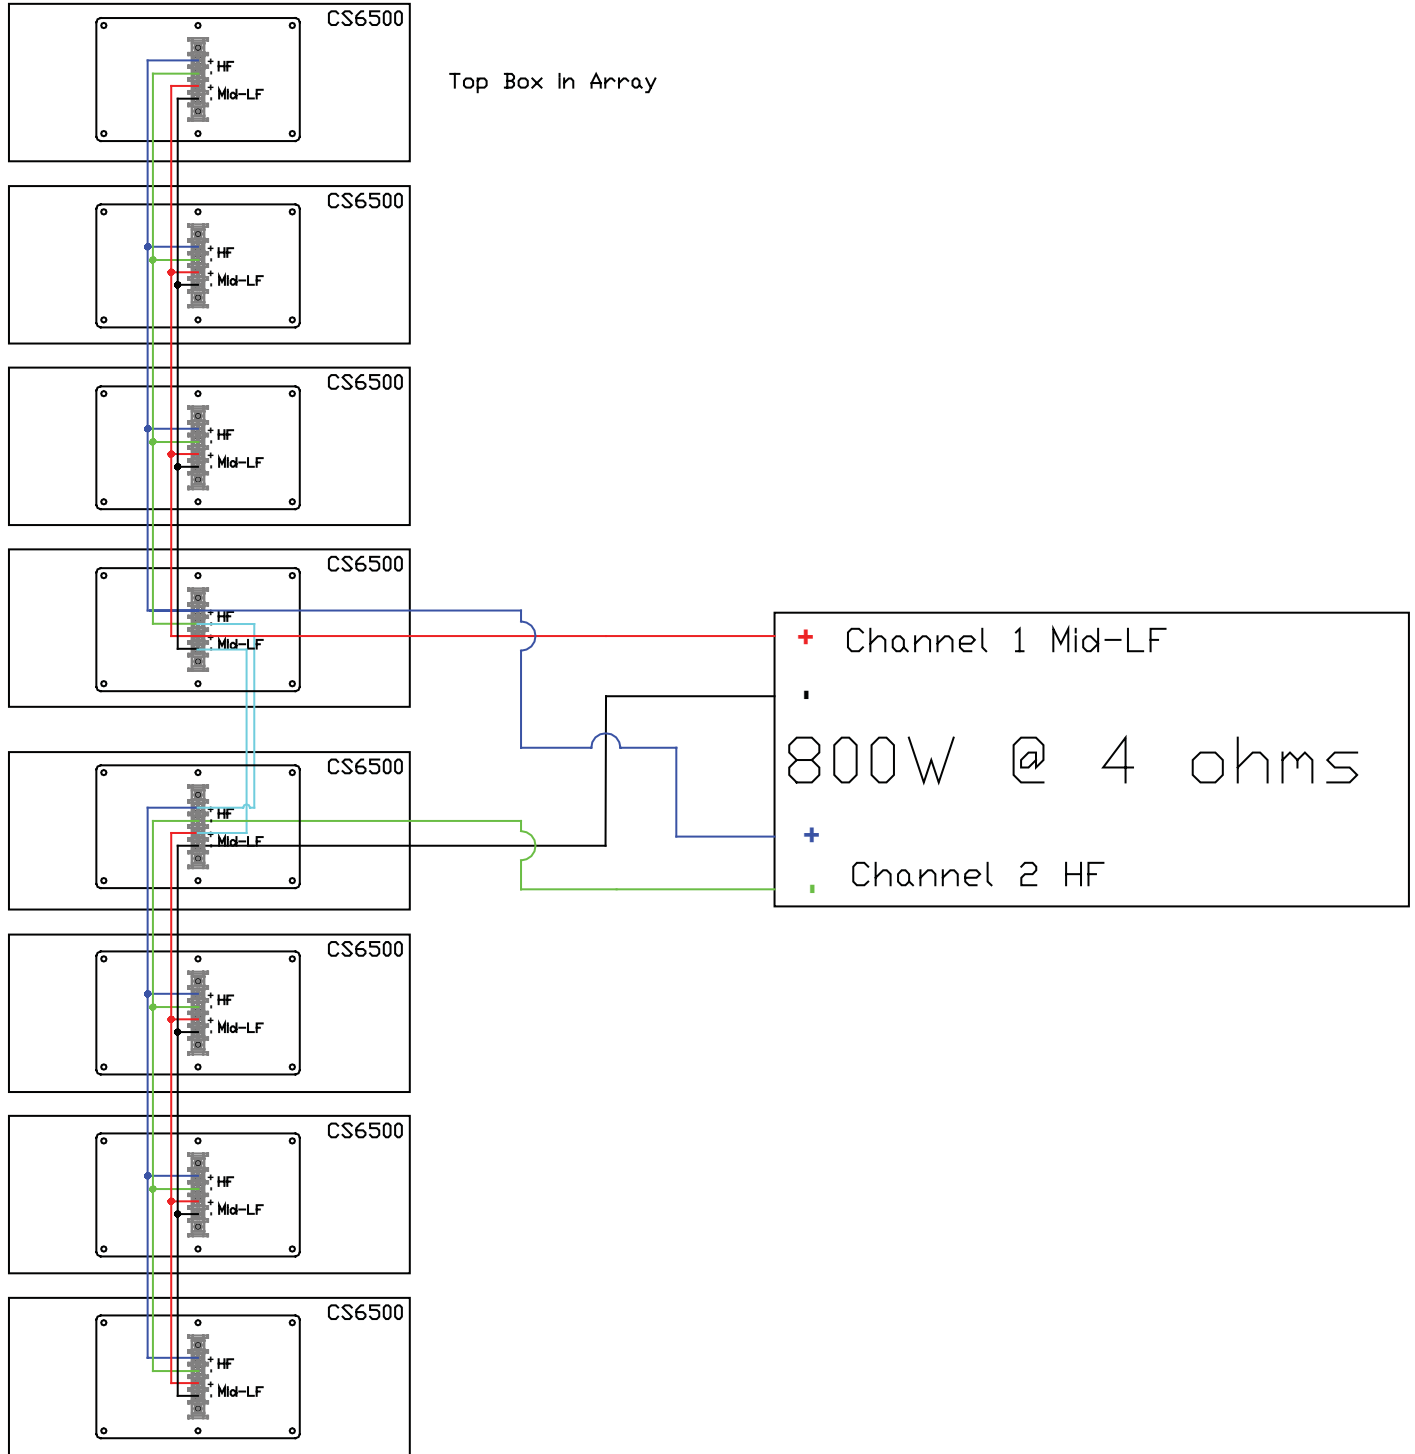

SUPERIOR LISTENING SYSTEMS
AUDIO CLARITY REDEFINED

12 Box CS6500 Screen Channel Wiring Configuration

10 Box CS6500 Screen Channel Wiring Configuration

9 Box CS6500 Screen Channel Wiring Configuration

8 Box CS6500 Screen Channel Wiring Configuration

6 Box CS6500 Screen Channel Wiring Configuration