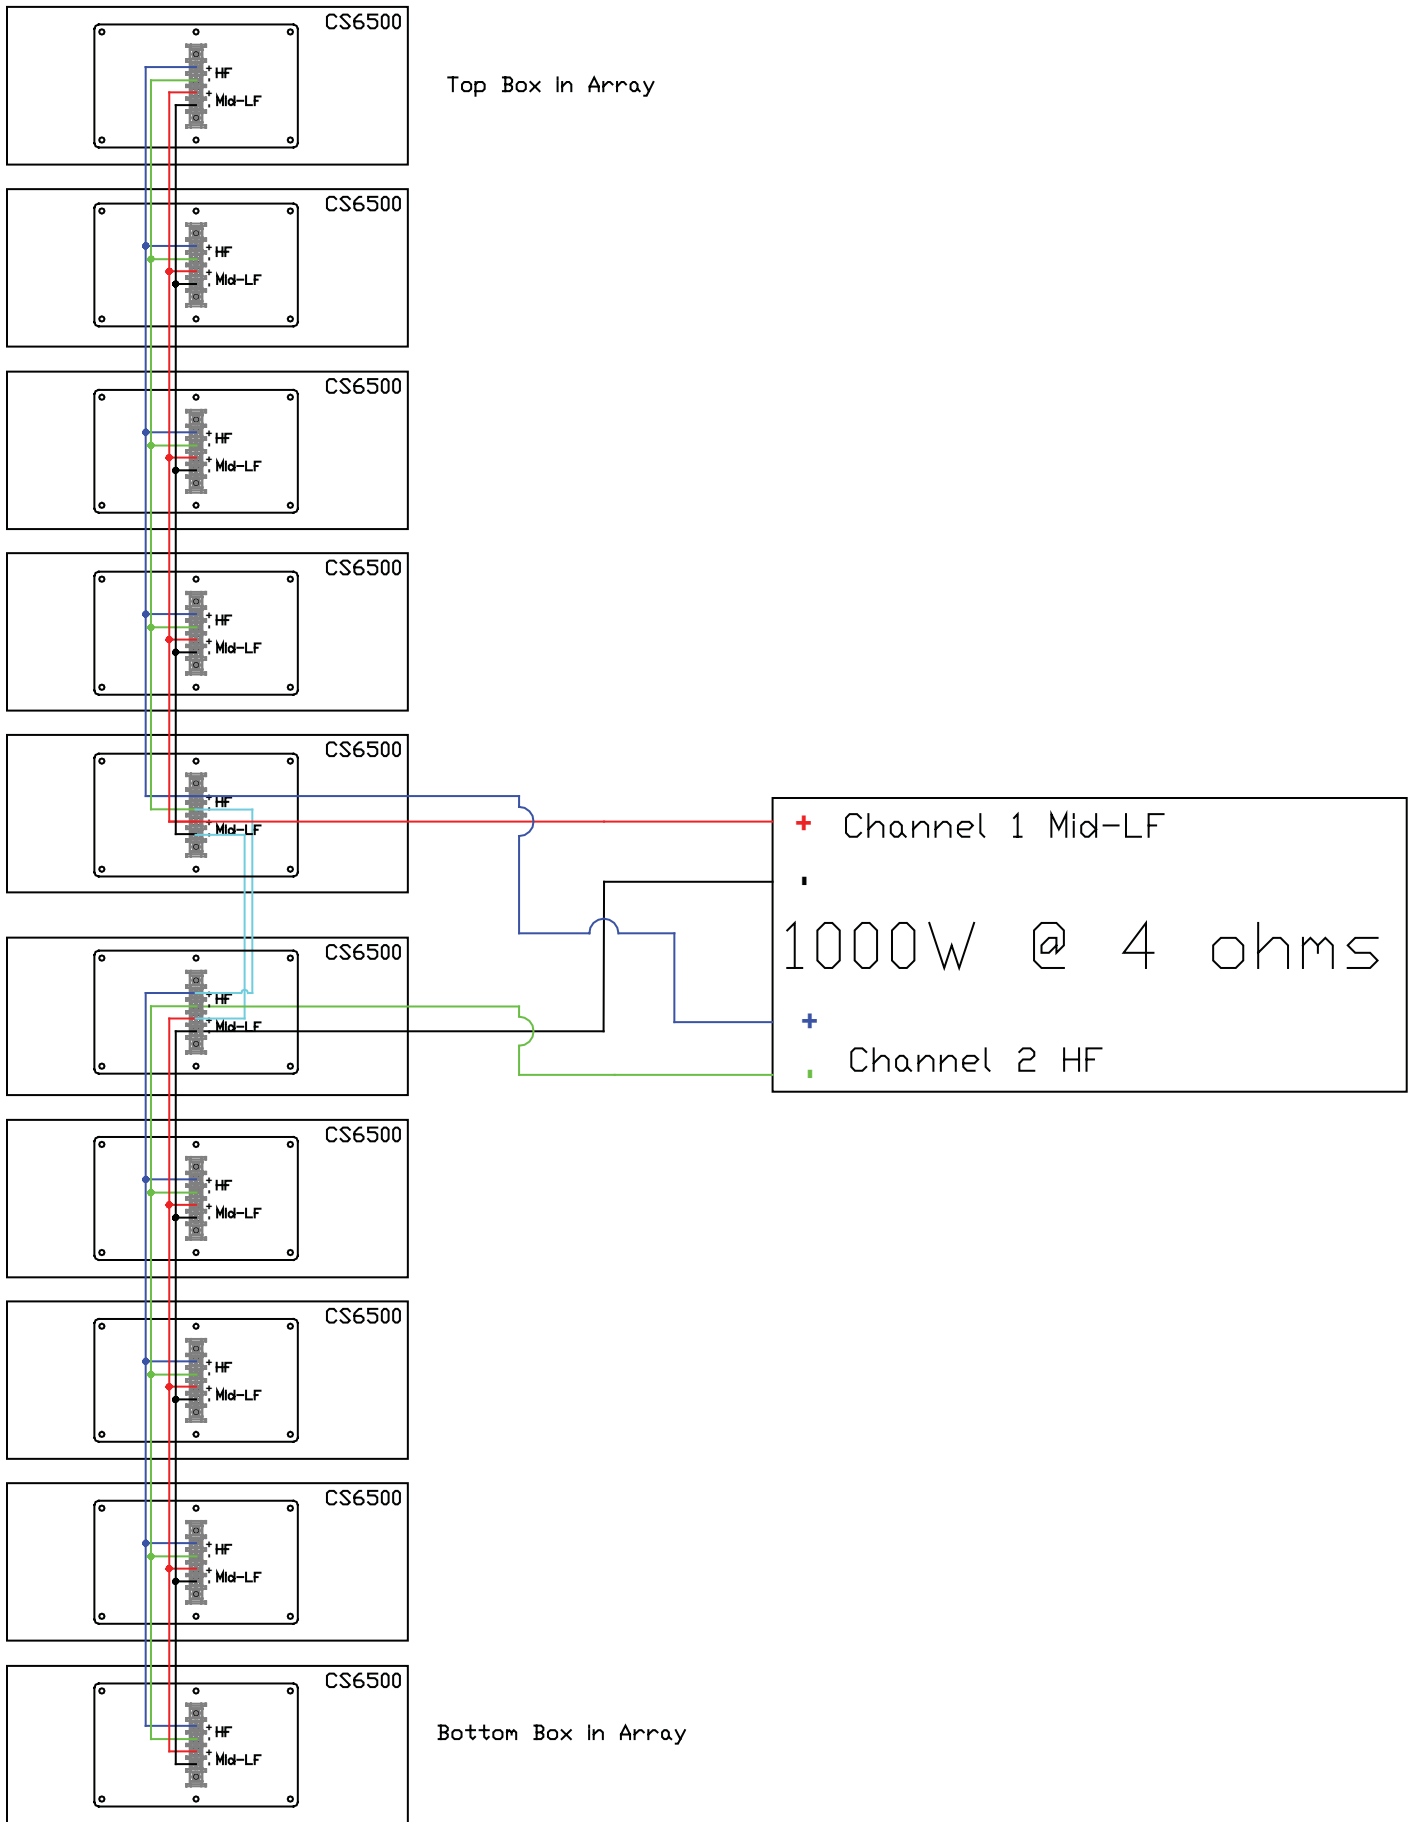

SUPERIOR LISTENING SYSTEMS
AUDIO CLARITY REDEFINED

12 Box CS6500 Screen Channel Wiring Configuration

10 Box CS6500 Screen Channel Wiring Configuration

9 Box CS6500 Screen Channel Wiring Configuration

8 Box CS6500 Screen Channel Wiring Configuration

6 Box CS6500 Screen Channel Wiring Configuration