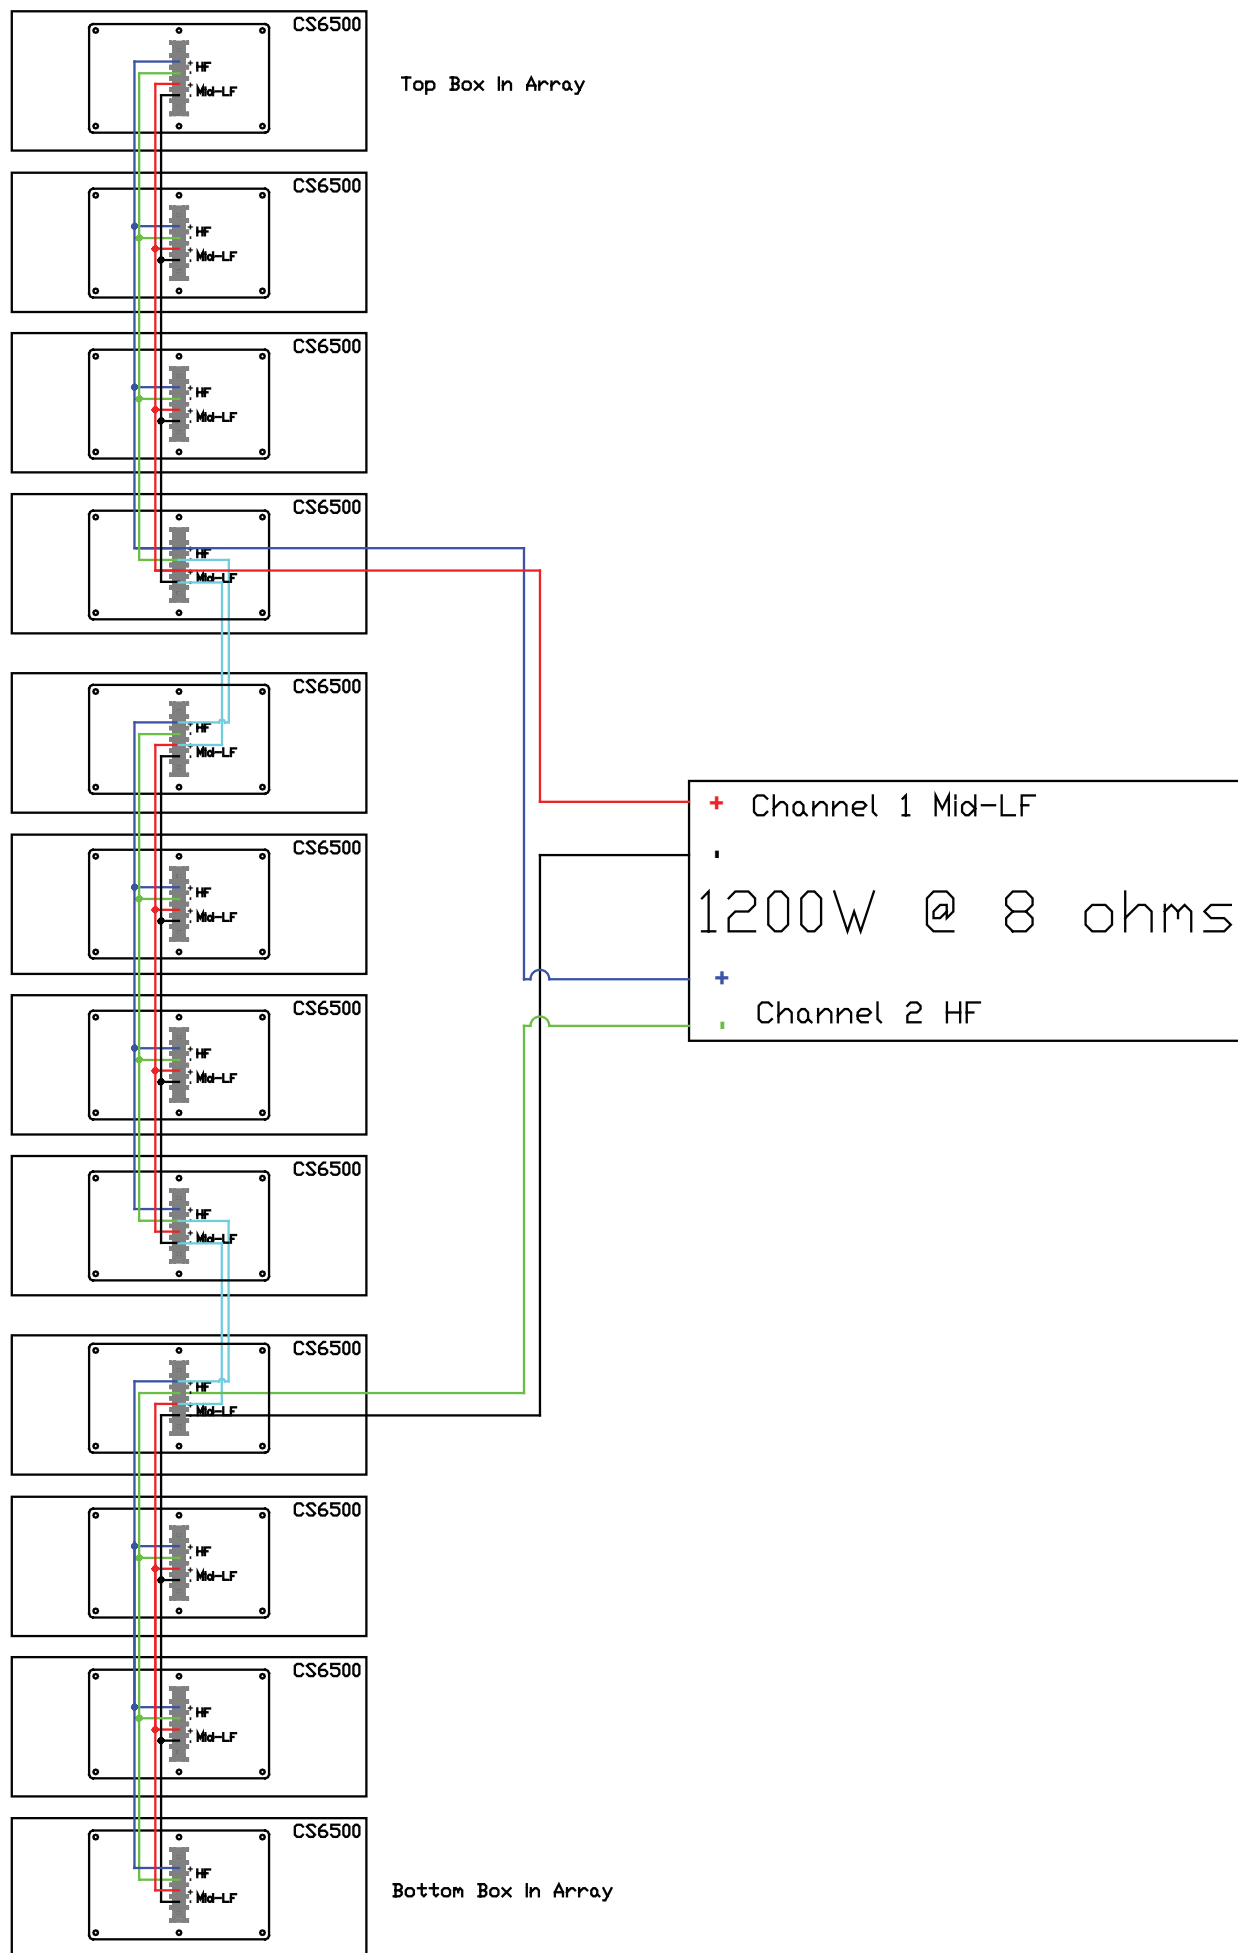

SUPERIOR LISTENING SYSTEMS
AUDIO CLARITY REDEFINED

12 Box CS6500 Screen Channel Wiring Configuration

10 Box CS6500 Screen Channel Wiring Configuration

9 Box CS6500 Screen Channel Wiring Configuration

8 Box CS6500 Screen Channel Wiring Configuration

6 Box CS6500 Screen Channel Wiring Configuration